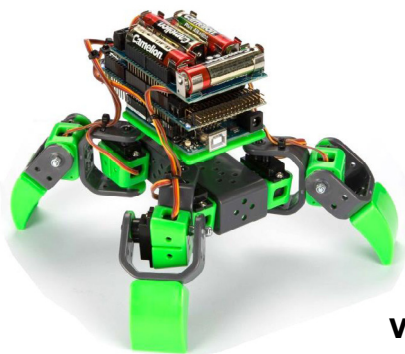

ALLBOT[®]

EXPANDABLE ROBOT SYSTEM

ALLBOT OPTION: 2 SERVO LEG

ORDER CODE: VR012

Enhance your own creations with this ALLBOT leg set!

Features:

- all the parts you need to create an extra leg with 2 degrees of freedom
- 2 X 9G servo's
- several types of feet to suit your ALLBOT's need
- necessary screws are included

VR408

ALLBOT options:

VR013: 3 servo leg

VR001: smartphone IR transmitter