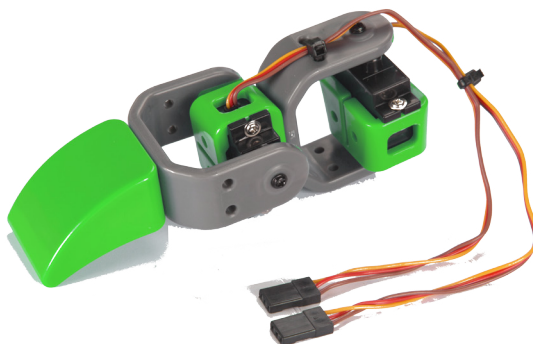

ALLBOT[®]

EXPANDABLE ROBOT SYSTEM

ALLBOT OPTION: 2 SERVO LEG

ORDER CODE: VR012

Enhance your own creations with this ALLBOT leg set!

Features:

- all the parts you need to create an extra leg with 2 degrees of freedom
- 2 X 9G servo's
- several types of feet to suit your ALLBOT's need
- necessary screws are included

VR408

ALLBOT options:

VR013: 3 servo leg

VR001: smartphone IR transmitter